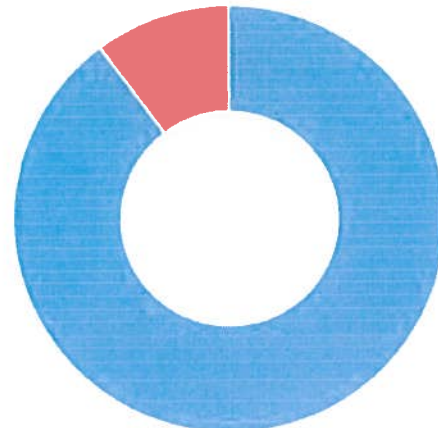

90% (159)
10% (18)

Eleição dos Órgãos Sociais da APDIO para o biéni... Completed

*Ulisses de
Amor
A.A.*

🏠 Overview

This election ended on 1/24/20, 5:00 PM. [View Results »](#)

Ballots Submitted By Date

56%

Participation (177 Voters)